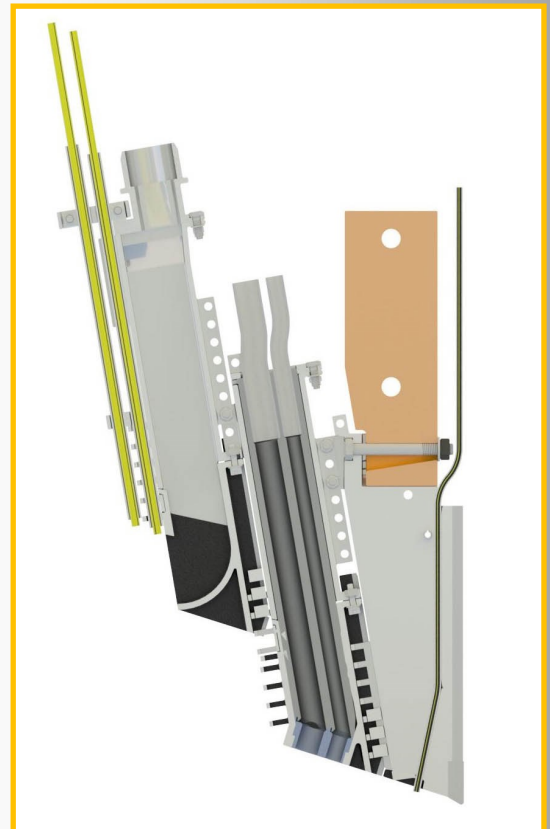

**Nitrogen + Seeding + Fertilizers /
Nutrients / Soil Conditioners**

Follow Us
/AgrotilAU

Follow the Conversation
@Agrotil

Link to Us
/Agrotil-pty-ltd

Watch Channel
/AgrotilAU

Share your images
#Agrotil

CONTACT US:

Australia: 1300 125 278

North America: +1 (916) 848 5158

EUMEA: +44 (7509) 541 087

International: +61 (458) 585 094

E: info@agrotil.com

W: www.agrotil.com