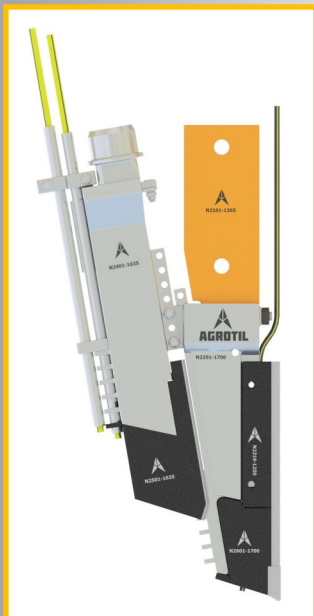

**Seeding + Fertilizers / Nutrients
/ Soil Conditioners**

Agrotil is a innovator in tillage systems design and manufacture.

A highly skilled team of industry specialists and engineers work constantly to overcome common problems and issues identified within agriculture everyday.

A subsidiary to the BLAST Group who deliver quality castings production and assembly, Agrotil has already gained global acknowledgement for what has been described as *"simply better tillage systems"*.

Common Features

- Adjustable depth Outlets — 75mm (3") @ 12.5mm (1/2") increments
- 1 or 2 rear Liquid Tubes optional on all configurations — 10mm (3/8") OD max
- Front Liquid Tube -5mm OD Max

OPTIONS

- Seeding with Liquid/solids
- Insulated side wing NH3 with seed
- Insulated inline NH3 with seed
- Rear liquids with spray nozzles over seed
- 4 Liquids rear variable depths
- Insulated fertilizing Knives
- Adjustable stubble guard
- Various upper shank options
- Dual wing Shank options